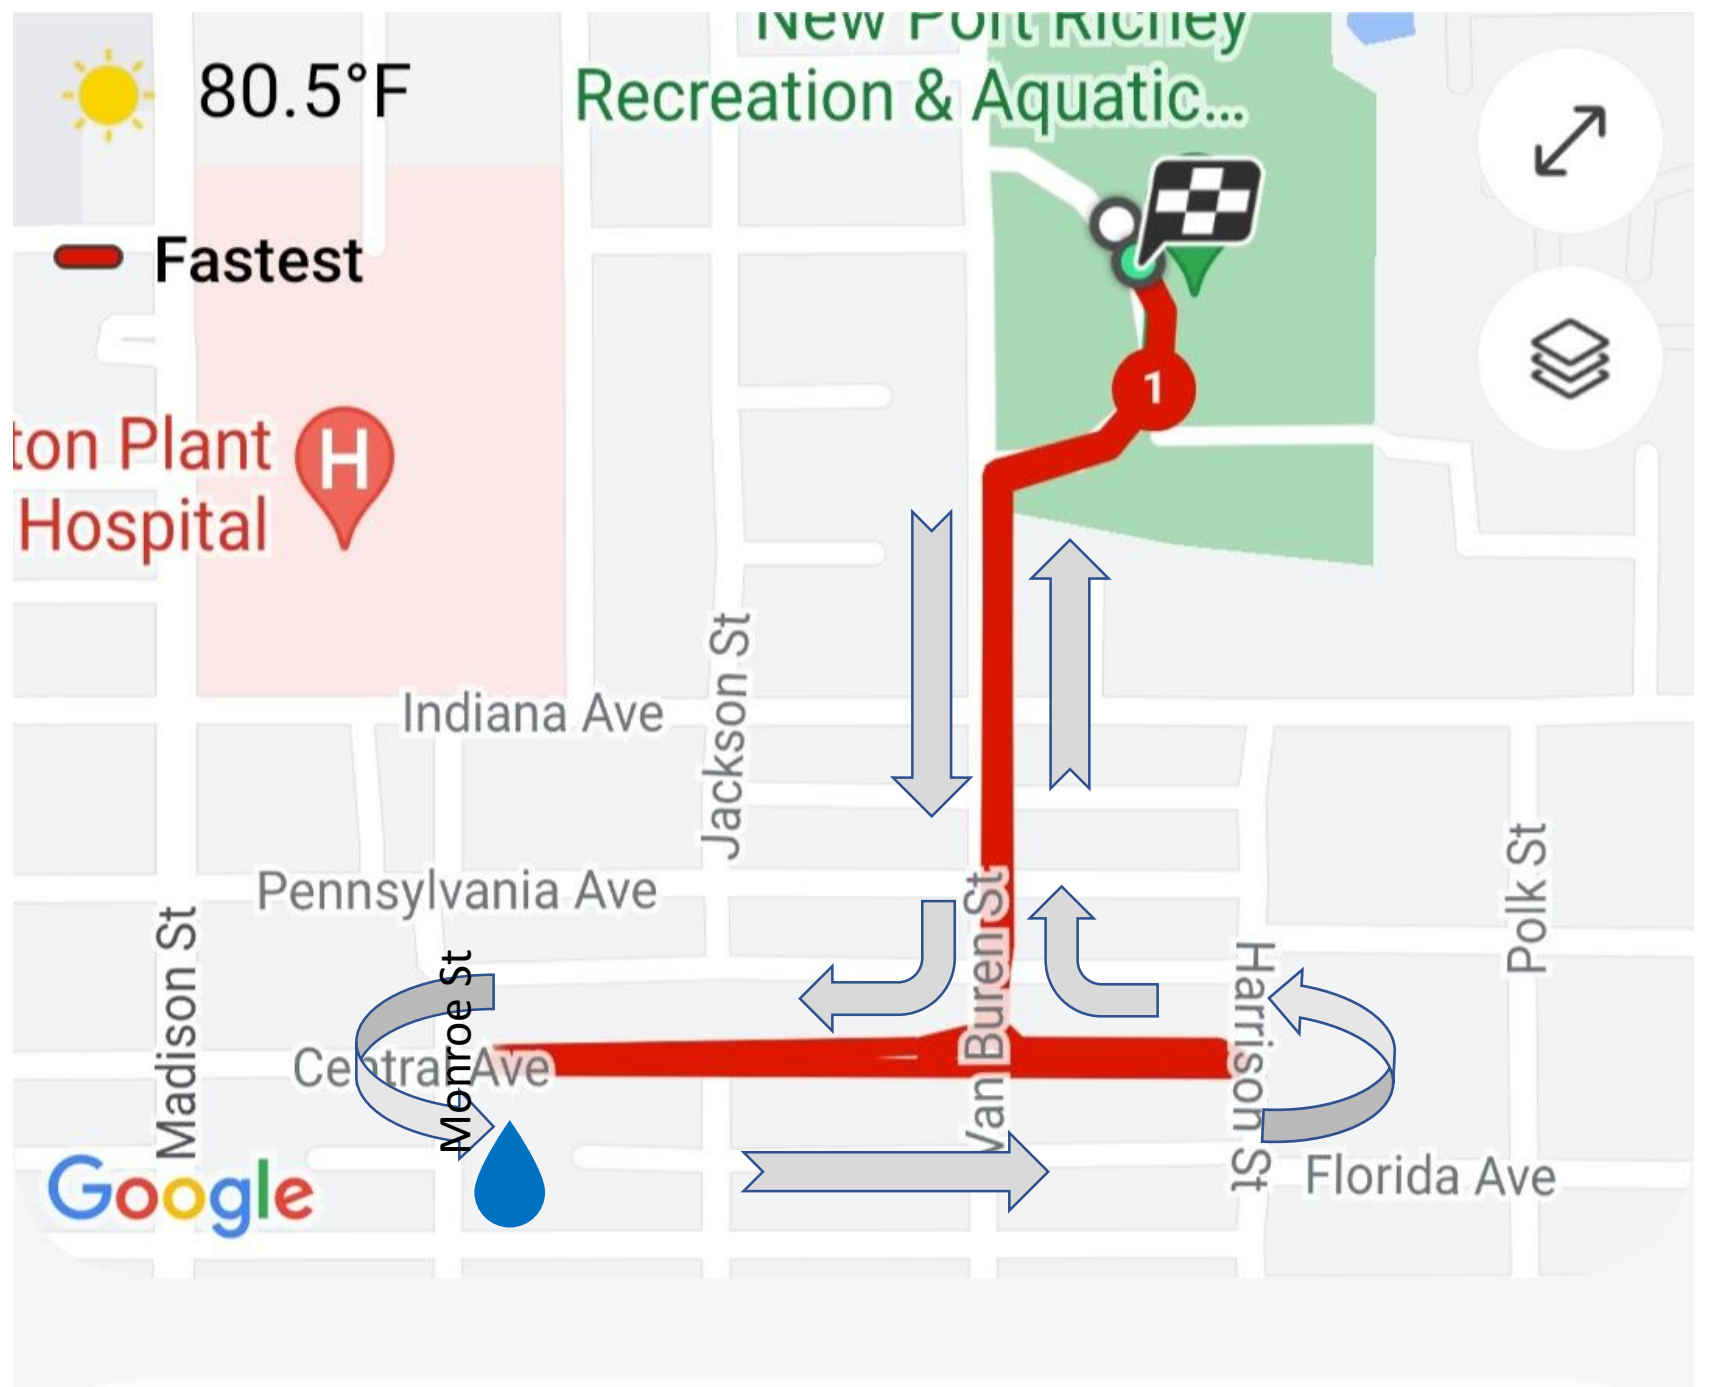

Water Station

**1 mile course**

Left out of the Rec Center  
Right on Central Ave  
Turn around at Monroe St  
Turn around at Harrison St  
Right on Van Buren  
And finish strong

Water Station